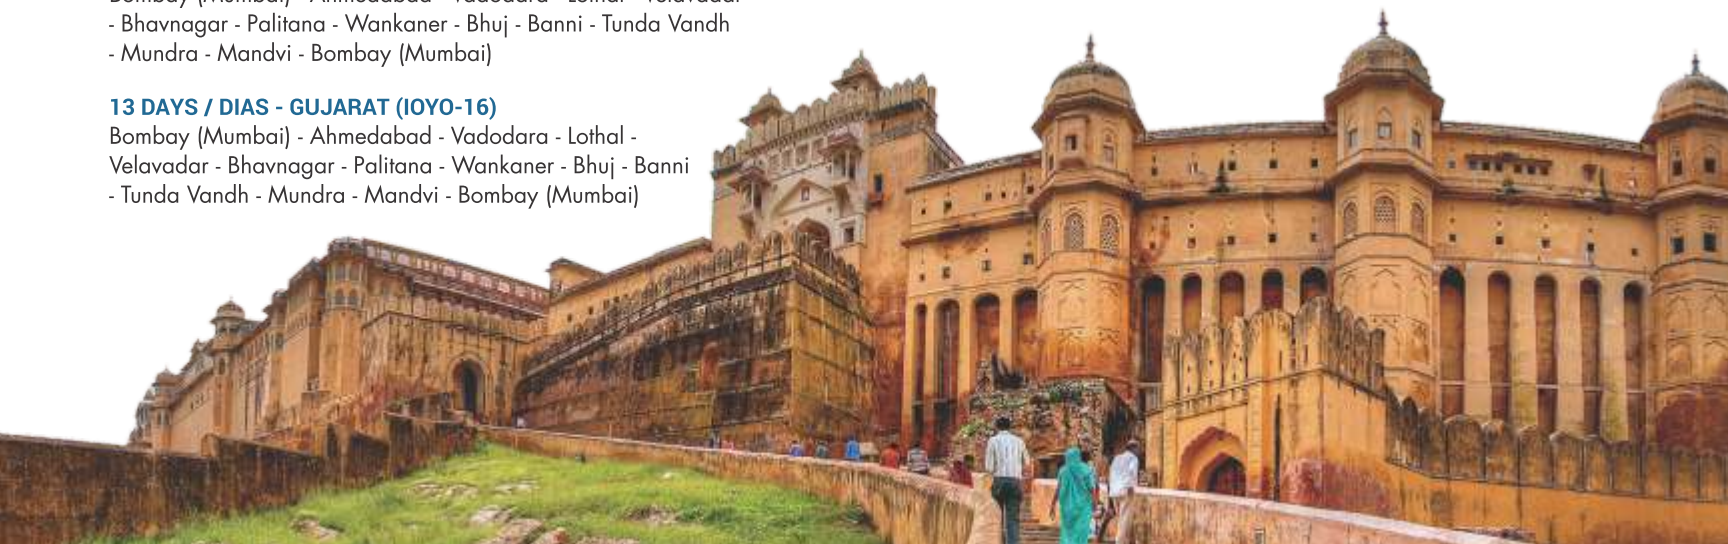

14 DAYS / DIAS - BUDDHIST (WEST & NORTH)

Mumbai - Aurangabad - Bhopal - Agra - Varanasi - Bodhgaya - Patna -
Balrampur - Lucknow - Delhi